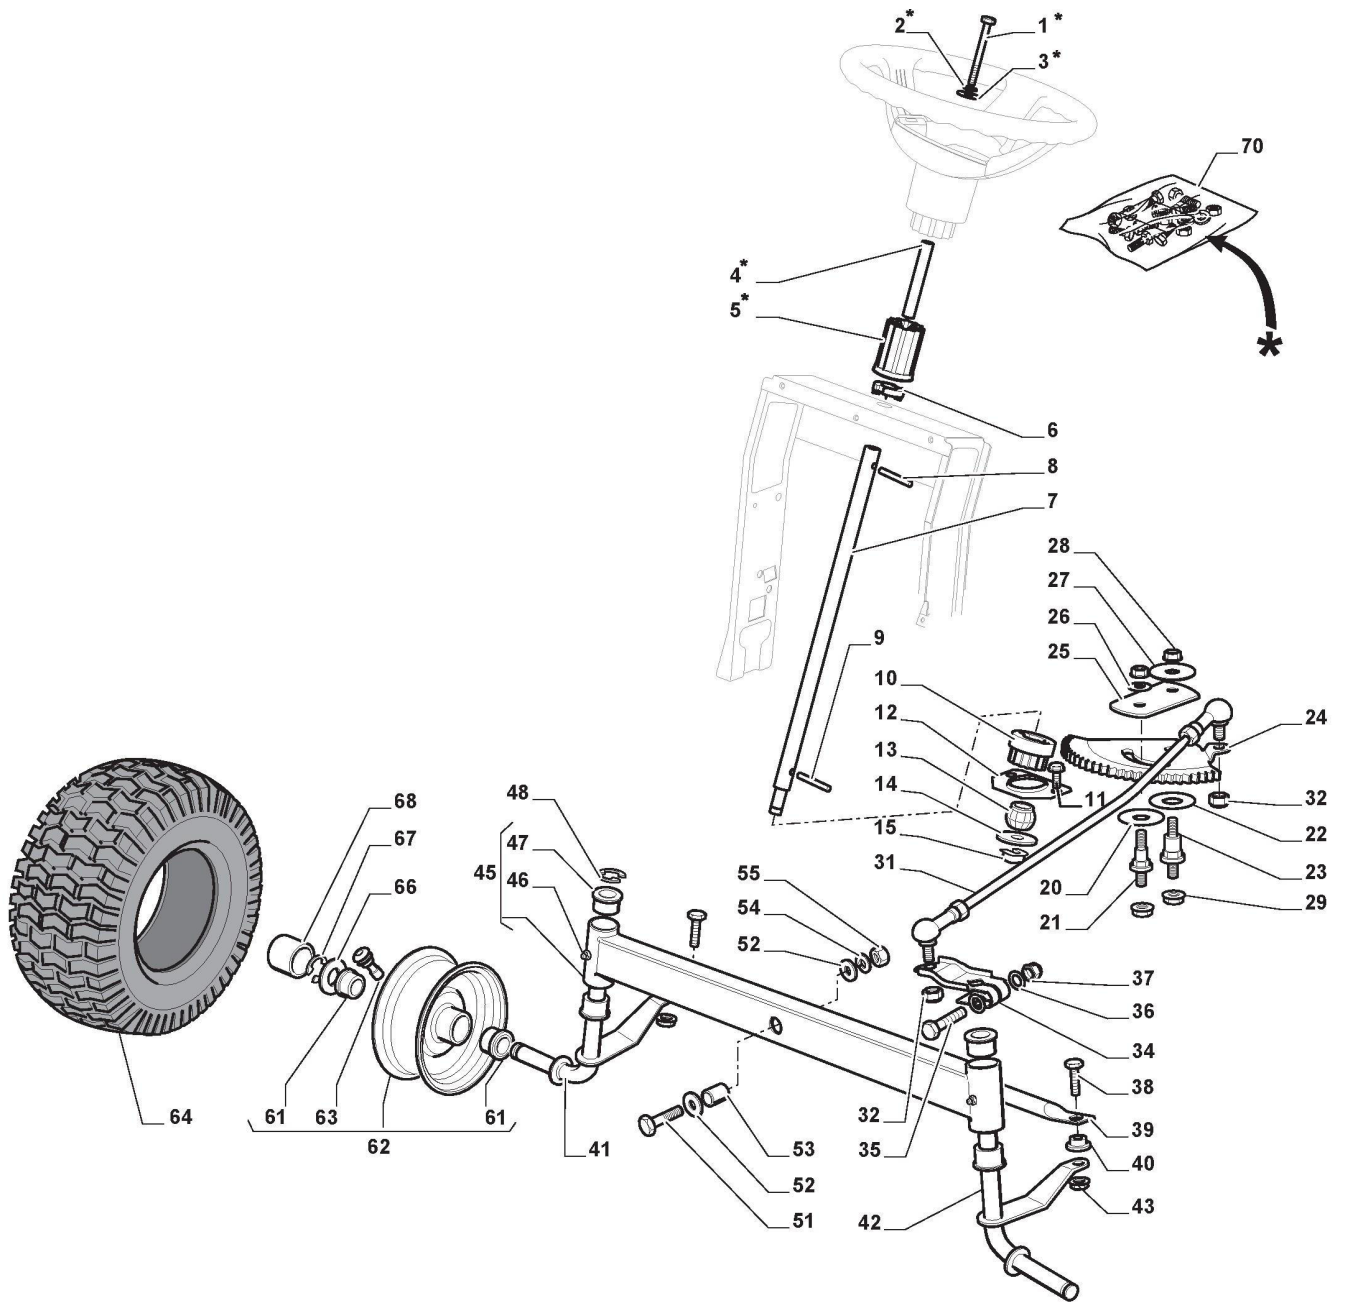

Barre De Direction

Réf. N°	Q.té :	Code article	Description	Articles	De	Jusqu'à
1	1	112692050/0	Vis			
2	1	112540260/0	Rondelle			
3	1	112523070/0	Rondelle			
4	1	125160047/0	Entretoise			
5	1	325785318/0	Support			
6	1	325038008/0	Douille			
7	1	125520007/0	Tube De Direction			
8	1	112620300/0	Ressort			
9	1	112622650/0	Goupille			
10	1	125570003/0	Pignon			
11	2	127943051/0	Vis			
12	1	325785213/1	Support			
13	1	325743000/0	Joint			
14	1	112521370/0	Rondelle			
15	1	112436030/0	Plaquette			
20	1	322672151/0	Rondelle Antifriction			
21	1	125510104/0	Pivot			
22	1	125670023/0	Rondelle			
23	1	125510109/0	Pivot			
24	1	325735519/0	Secteur Direction			
25	1	325547233/0	Plaquette			
26	1	112369500/0	Disque Elastique			
27	1	122160400/0	Disque Elastique			
28	2	112155010/0	Ecrou			
29	2	112154210/0	Ecrou			
31	1	382000566/1	Barre De Direction			
32	2	112156602/0	Ecrou			
34	1	325318243/0	Levier			
35	1	112692390/0	Vis			
36	2	112521360/0	Rondelle			
37	1	112156602/0	Ecrou			
38	2	125510103/0	Pivot			
39	1	325840029/0	Tirant			
40	2	325038007/0	Douille			
41	1	382230373/0	Fuseau Droit			
42	1	382230375/0	Fuseau Gauche			
43	2	112155000/0	Ecrou			
45	1	382034030/0	Balancier Avec Douille Et Graisseur			
46	2	112379511/0	Graisseur			
47	4	125034002/1	Douille			
48	1	112001010/0	Anneau Benzing			
51	1	112692695/0	Vis			
52	2	112523100/0	Rondelle			
53	1	125160016/0	Entretoise			To
53	1	125160016/1	Entretoise		From 01-Septem ber-2013	
54	1	112587100/0	Grower			
55	1	112295300/0	Ecrou			
61	4	125122200/2	Roulement