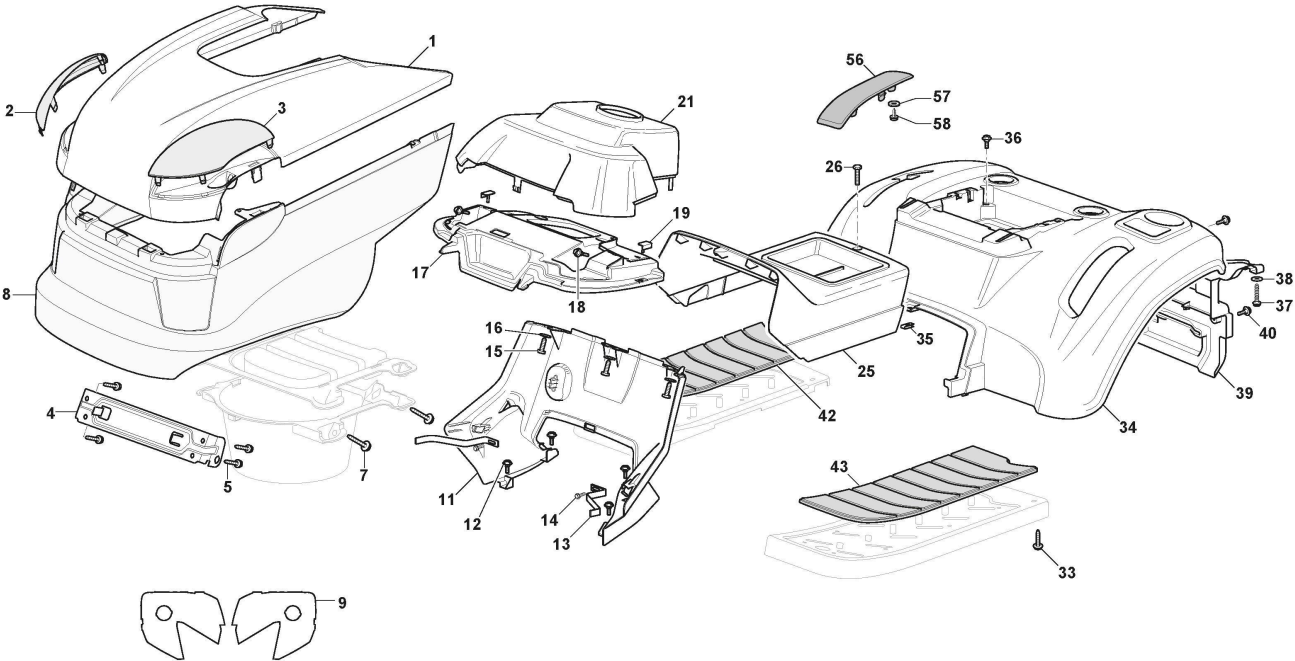

Carrosserie

Réf. N°	Q.té :	Code article	Description	Articles	De	Jusqu'à
2	1	325410901/0	Panneau Droit			
3	1	325410902/0	Panneau Gauche			
4	1	325785365/0	Support Capot			
5	4	112735403/0	Vis			
7	4	112728692/0	Vis			
8	1	325076911/0	Capot Inferieure		From 01-September-2013	To 31-August-2015
8	1	325076911/1	Capot Inferieure		From 01-September-2013	To 31-August-2015
9	1	114365476/1	Autocollant Parabole Phare			
11	1	325785298/0	Support Tableau Comm.			
12	4	125943010/0	Vis			
13	2	325270325/0	Guide			
14	2	112735599/0	Vis			
15	3	112735406/0	Vis			
16	3	112523040/0	Rondelle			
17	1	325120202/1	Console			To 31-August-2011
17	1	325120209/0	Console		From 01-September-2014	To 31-August-2015
17	1	325120259/0	Console		From 01-September-2014	To 31-August-2015
17	1	325120259/1	Console		From 01-September-2014	To 31-August-2015
17	1	325120259/2	Console		From 01-September-2017	To 31-August-2018
18	2	125943010/0	Vis			
19	2	325260003/0	Caoutchouc			
21	1	325120203/0	Couverture de tableau			
26	1	125943010/0	Vis			
33	4	112735406/0	Vis			
35	1	112437506/0	Plaque			
36	2	125943010/0	Vis			
37	2	112735406/0	Vis			
38	2	112523040/0	Rondelle			
39	1	325547208/1	Plaque			To 31-August-2013
39	1	325547208/2	Plaque		From 01-September-2014	To 31-August-2015
40	2	125943010/0	Vis			
42	1	325110384/0	Couvre Marchepied Droit	As Optional - Not present on all assortment		
43	1	325110385/0	Couvre Marchepied Gauche	As Optional - Not present on all assortment		
56	1	325207190/0	Couvercle			To 31-August-2011
56	1	325207190/1	Couvercle		From 01-January-2021	To 31-August-2021
57	4	112523050/0	Rondelle			
58	2	112735403/0	Vis