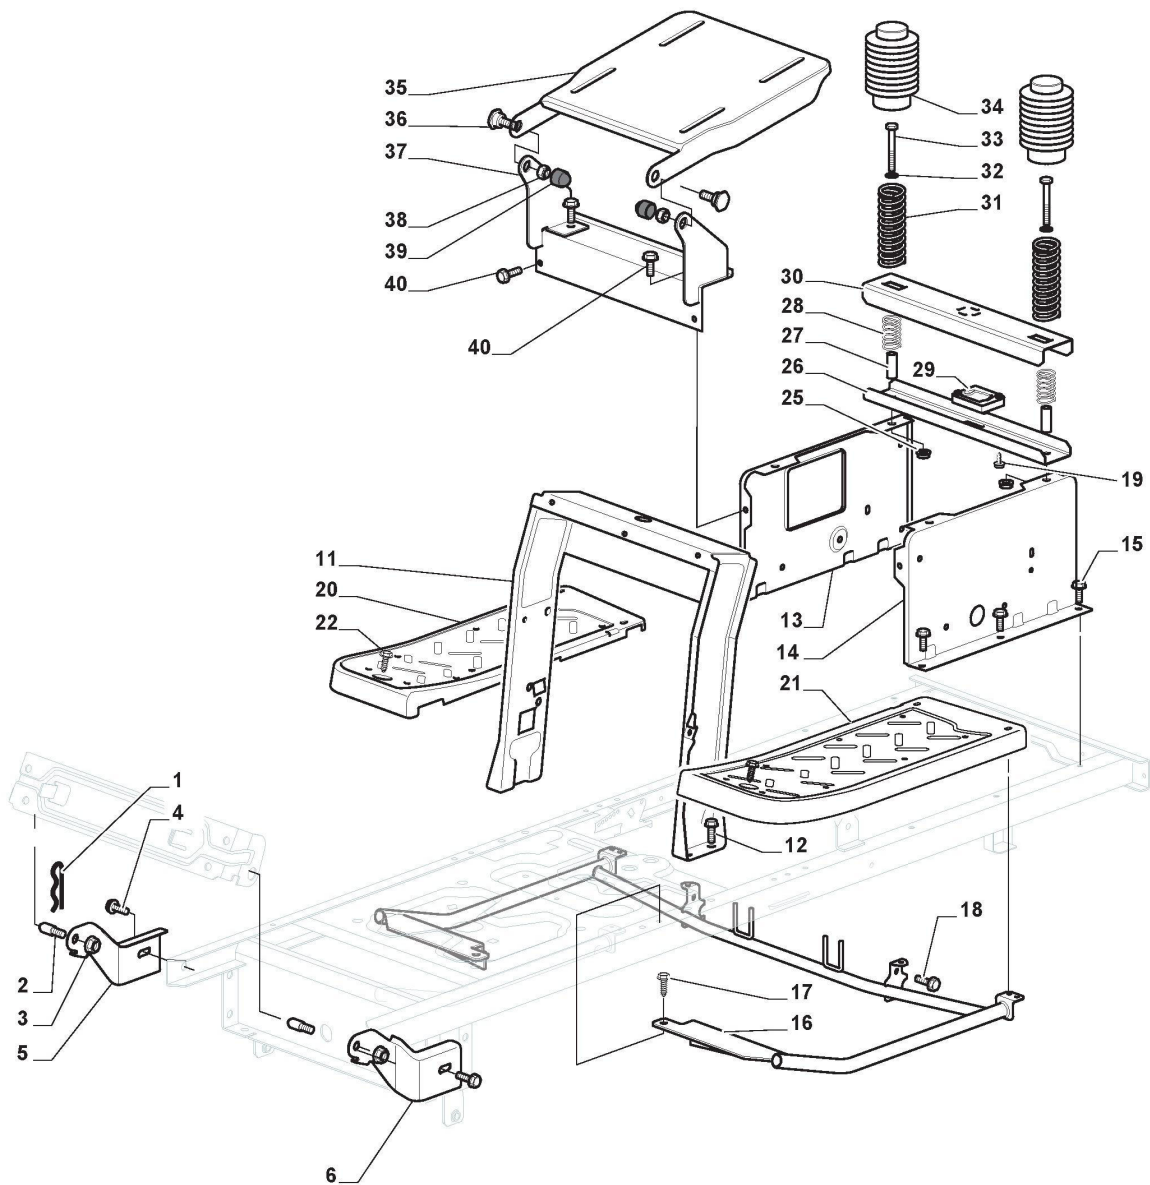

Chassis

Réf. N°	Q.té :	Code article	Description	Articles	De	Jusqu'à
1	1	124487998/0	Goupille			
2	2	125510079/1	Pivot			To S/N 19DA3RON
2	2	125510169/0	Pivot		From S/N 19DA3RON 003315	To 20EA3RON
3	2	112154210/0	Ecrou			
3	2	112155000/0	Ecrou		From 01-Septem ber-2013	
4	2	112735599/0	Vis			
5	1	325547225/0	Plaquette Droit			
6	1	325547227/0	Plaquette Gauche			
11	1	382785169/1	Support Tube De Direction			
12	4	125943009/0	Vis			
13	1	325785331/1	Support Siege Droit			
14	1	325785333/1	Support Siege Gauche			
15	6	125943009/0	Vis			
16	1	382785197/0	Support Marchepied	For Hydrostatic Models		
17	2	125943009/0	Vis			
18	2	125943009/0	Vis			
19	2	112728686/0	Vis			
20	1	325500041/1	Marchepied Droit			
21	1	325500043/1	Marchepied Gauche			
22	2	112735599/0	Vis			
25	2	112293201/0	Ecrou			
26	1	325820109/0	Support Siege			
26	1	325820109/1	Support Siege			
27	2	125160048/0	Entretoise			
28	2	125430263/0	Ressort			
29	1	325785379/0	Support			To 20EA3RON
29	1	325785379/1	Support		From 01-Septem ber-2013	
30	1	325820111/1	Switch Comand Cross			
31	2	125430264/0	Ressort			
32	2	112521350/0	Rondelle			
33	2	112691400/0	Vis			
34	2	325122002/0	Protecteur			
35	1	382547061/0	Plaquette			
36	2	122524970/2	Pivot			To 20EA3RON
36	2	122524970/3	Goupille		From 01-Septem ber-2014	To S/N 20EA3RON
37	1	382820151/0	Support Siege		From S/N 20EA3RON 000612	
37	1	382820151/1	Support Siege			
38	2	112155010/0	Ecrou			
39	2	118203854/0	Capot			
40	4	125943009/0	Vis