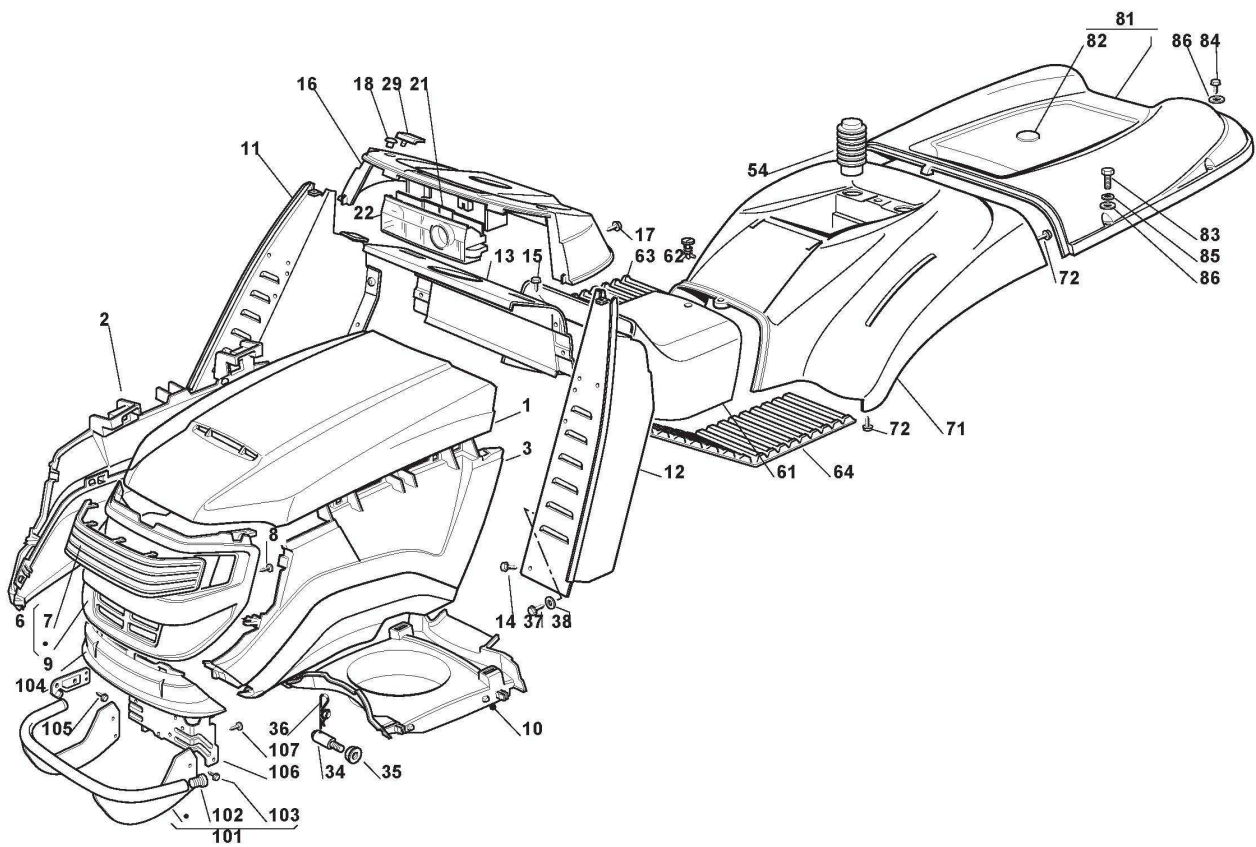

Carrosserie

Réf. N°	Q.té :	Code article	Description	Articles	De	Jusqu'à
1	1	325076871/0	Capot Superieure Rouge			
2	1	382394620/0	Capot Droit			
3	1	382394621/0	Capot Gauche			
7	1	325410878/0	Panneau			
8	6	112735403/0	Vis			
9	1	325076877/0	Capot Avant			
10	1	325108031/0	Convoyeur			
11	1	382785022/8	Support Tableau Droit	To 31-August-2011		
11	1	382785022/9	Support Tableau Droit	From 01-September-2011		
12	1	382785021/7	Support Tableau Gauche	To 31-August-2011		
12	1	382785021/8	Support Tableau Gauche	From 01-September-2011		
13	1	382785023/1	Support Tableau Centr.	To 31-August-2003		
13	1	382785137/0	Support Tableau Centr.	From 01-September-2003		
14	2	112735110/0	Vis			
15	4	112735110/0	Vis			
16	1	125120171/1	Console Noir	To 31-August-2013		
16	1	325120171/2	Console Noir	From 01-September-2013		
17	4	112728440/0	Vis			
18	2	125120200/0	Bouchon			
21	1	125600009/0	Protection Carte Electronique arriere			
22	1	125600051/0	Protection			
29	2	125260000/0	Protection			
34	2	125510079/0	Pivot	To 31-August-2010		
34	2	125510079/1	Pivot	From 01-September-2010		
35	2	112293201/0	Ecrou			
36	1	124487998/0	Goupille			
37	2	112731350/0	Vis			
38	2	112521330/0	Rondelle			
54	2	325122000/2	Capot			
61	1	125110239/0	Couvre Central Rouge	To 31-August-2003		
61	1	325110239/1	Couvre Central Rouge (Hydro)	From 01-September-2003		
62	1	125580020/0	Pivot	To 31-August-2010		
62	1	125580020/2	Pivot	From 01-September-2010		
63	1	125110270/0	Couvre Marchepied Droit			
64	1	125110260/2	Couvre Marchepied Gauche			
71	1	325109701/0	Couvre Roues Rouge	To 31-August-2003		
71	1	325109701/1	Couvre Roues Rouge	From 01-September-2003		
72	4	112735402/0	Vis			
81	1	182110200/0	Couvre-Bac, Rouge	To 31-August-2003		
81	1	382110200/1	Couvre-Bac, Rouge	From 01-September-2003		
82	1	125547025/0	Plaquette Rouge	To 31-August-2003		
82	1	325547025/1	Plaquette Capot Rouge	From 01-September-2003		
83	2	112674701/0	Vis			
84	4	112729601/0	Vis	To 31-August-2003		
84	4	112729601/1	Vis	From 01-September-2003		
85	2	112582101/0	Grower			
86	6	112521331/0	Rondelle			
101	1	382869025/0	Protection Silencieux