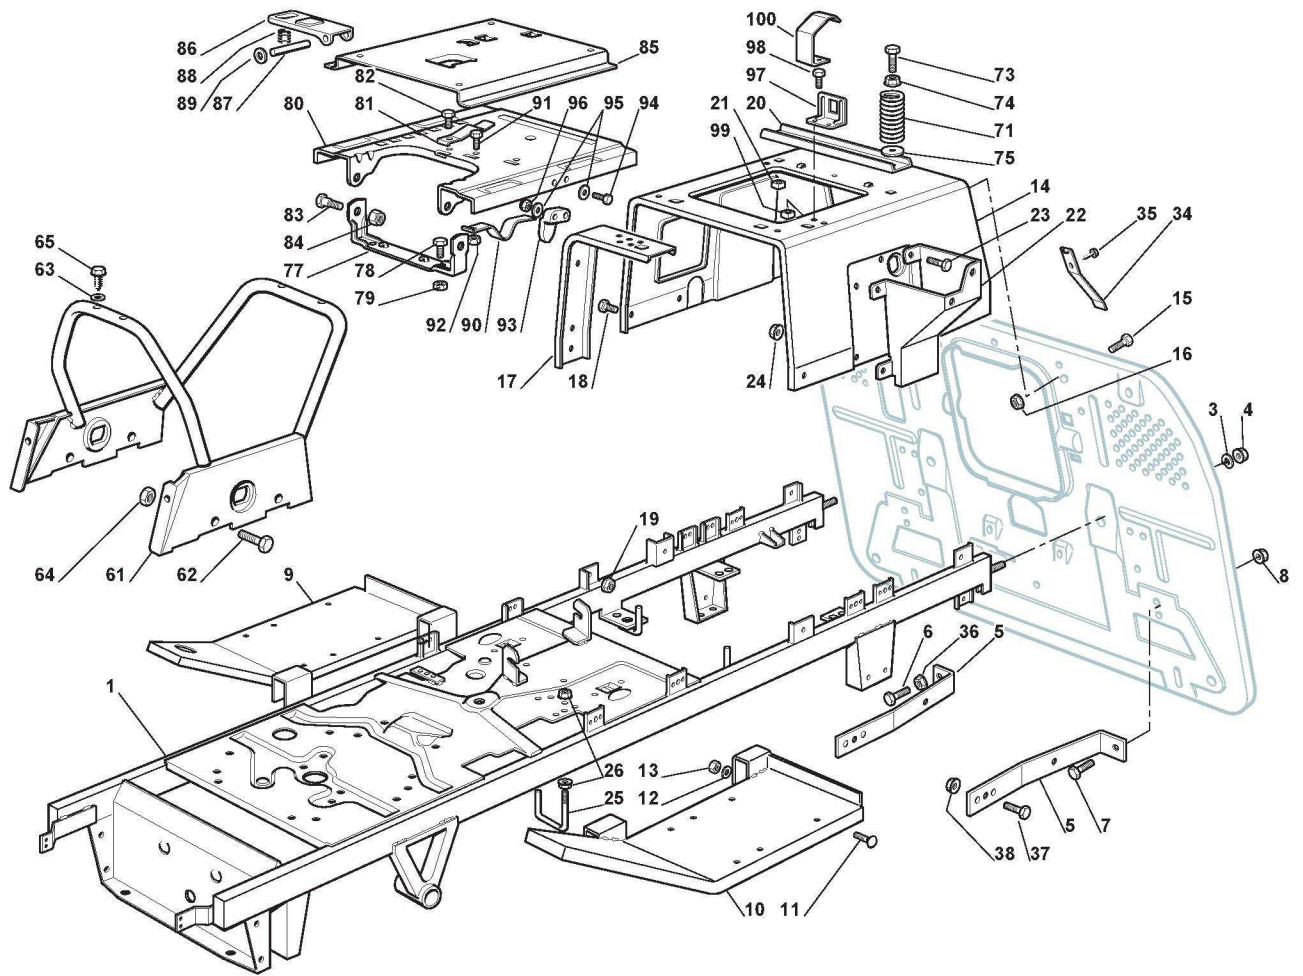

Chassis

Réf. N°	Q.té :	Code article	Description	Articles	De	Jusqu'à
1	1	382800067/1	Chassis	To 31-August-2003		
1	1	382800075/0	Chassis	From 01-September-2003		
3	2	112585100/0	Rondelle			
4	2	112295200/0	Ecrou			
5	2	325774273/0	Renforcement	To 31-August-2003		
5	2	325774273/1	Renforcement	From 01-September-2003		
6	1	112691100/0	Vis			
7	3	112793102/0	Vis			
8	4	112293201/0	Ecrou			
9	1	382510041/2	Marchepied Droit Support			
10	1	382510043/2	Support Marchepied Gauche			
11	4	112815245/0	Vis			
12	4	112523040/0	Rondelle			
13	4	112154510/0	Ecrou			
14	1	325785133/4	Support Siege			
15	5	112791011/0	Vis			
16	5	112292102/0	Ecrou			
17	2	325650065/0	Renforcement			
18	6	112791011/0	Vis			
19	6	112292102/0	Ecrou			
20	1	325650067/0	Renforcement			
21	2	112360420/0	Ecrou			
22	1	325785137/0	Support			
23	4	112791011/0	Vis			
24	4	112292102/0	Ecrou			
25	1	125580019/0	Cheville Guide De Courroie			
26	2	112292102/0	Ecrou			
34	1	125430238/0	Ressort			
35	1	112731580/0	Vis			
36	1	112293200/0	Ecrou			
37	2	112793102/0	Vis			
38	2	112293201/0	Ecrou			
61	1	382650041/1	Chassis			
62	4	112792611/0	Vis			
63	4	112521330/0	Rondelle			
64	4	112293201/0	Ecrou			
65	4	112731350/0	Vis			
71	2	125430205/1	Ressort			
73	2	125943001/0	Vis			
74	2	112293201/0	Ecrou			
75	2	112523070/0	Rondelle			
77	1	382774207/0	Etrier Support Siege			
78	2	112792611/0	Vis			
79	2	112293201/0	Ecrou			
80	1	325785149/0	Support Siege Fixe	To 31-August-2002		
80	1	325785149/2	Support Siege Fixe	From 01-September-2002		
81	1	125430203/0	Ressort			
82	1	112731580/0	Vis