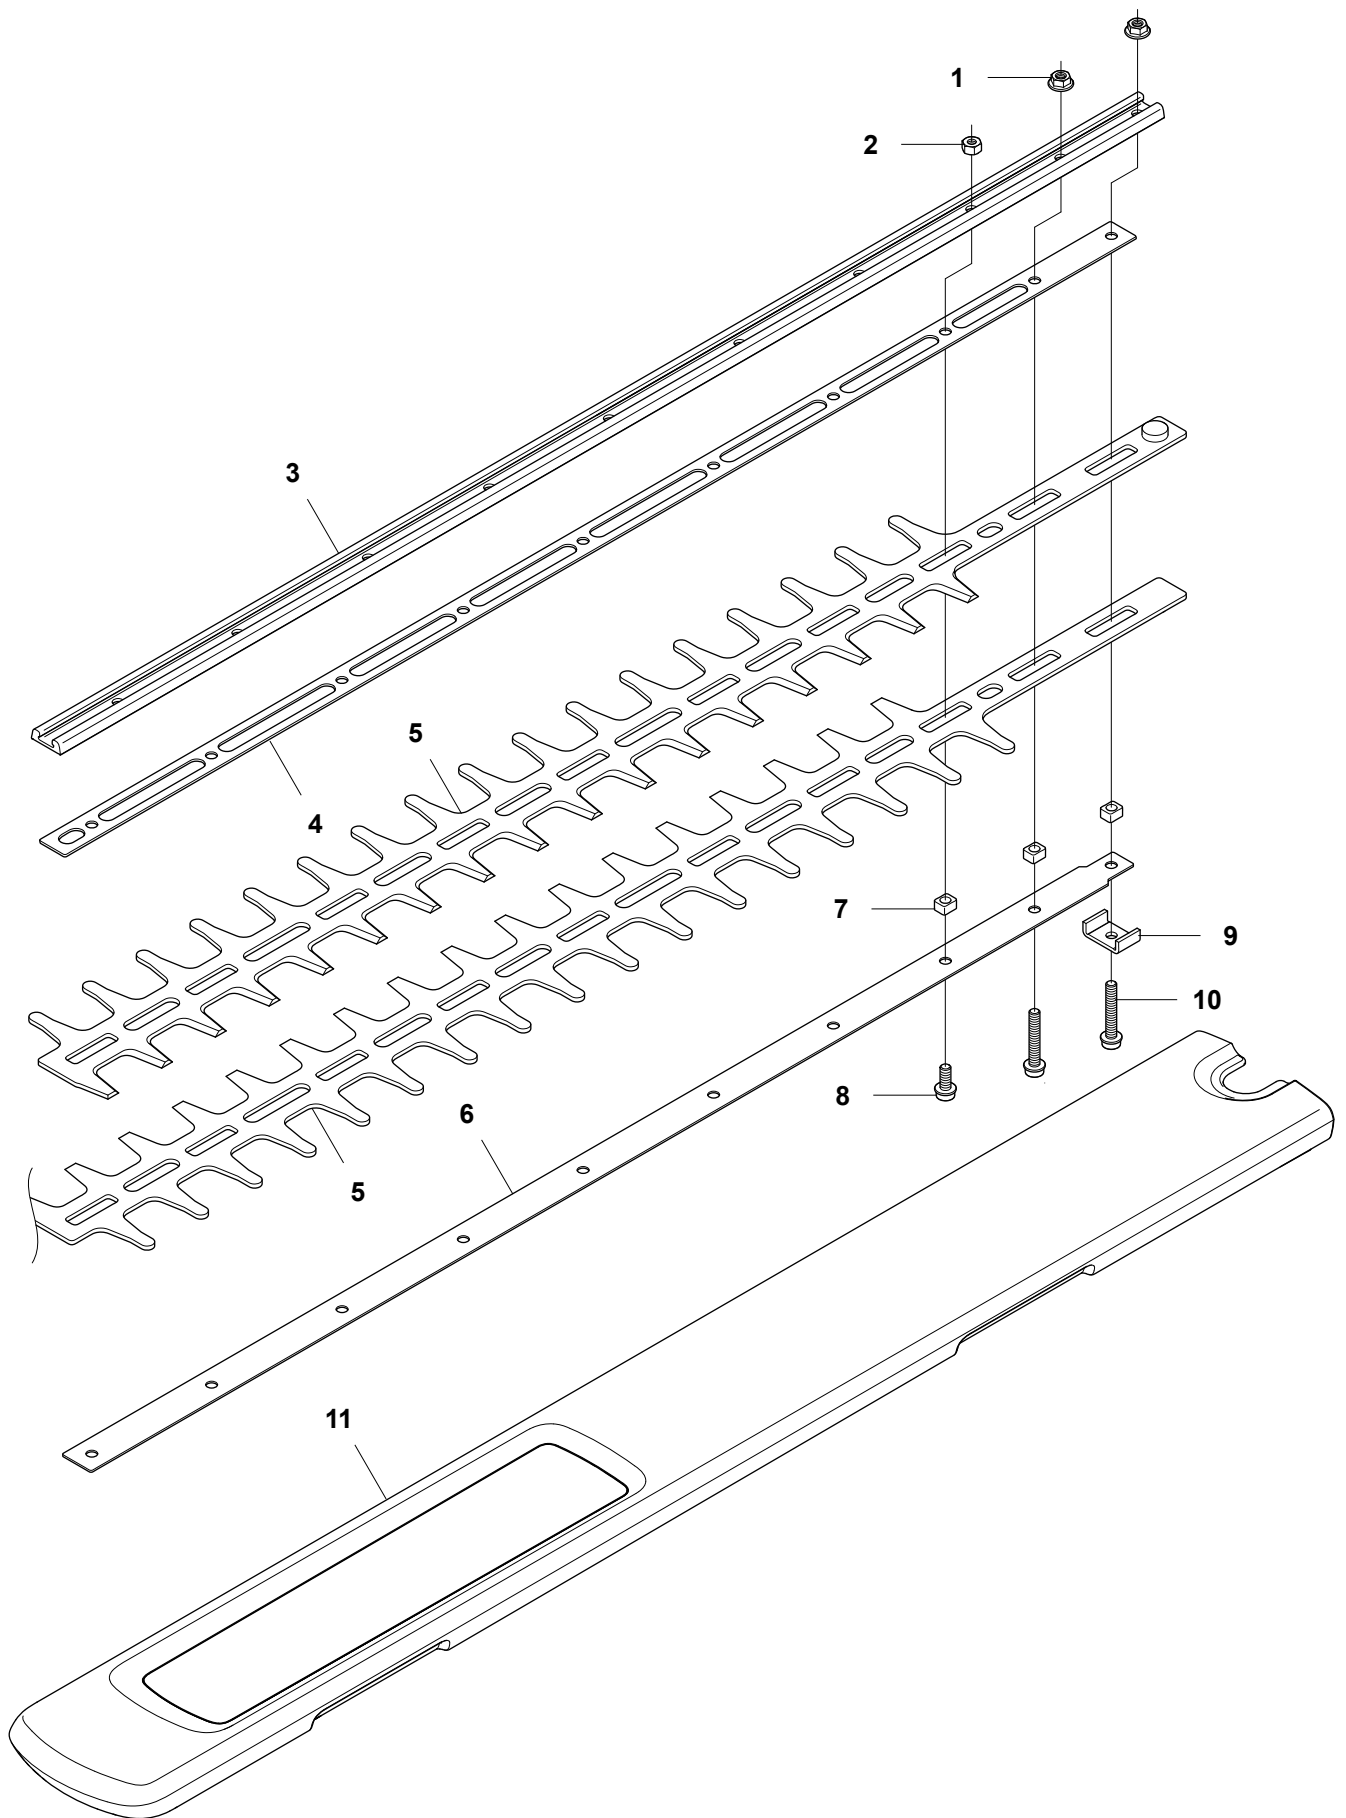

M ErgoLite 6028
CUTTING EQUIPMENT

Page M		ErgoLite 6028		Cutting equipment	
Position	Article	Quantity	Notes	Kit	
1	731 71 14-51	2			
2	731 23 14-01	6			
3	525 35 08-01	1			
4	525 35 16-01	1			
5	577 27 19-01	2			
6	525 35 11-01	1			
7	525 35 19-01	8			
8	525 75 51-05	6			
9	525 35 20-01	1			
10	525 75 51-03	2			
11	577 26 88-02	1